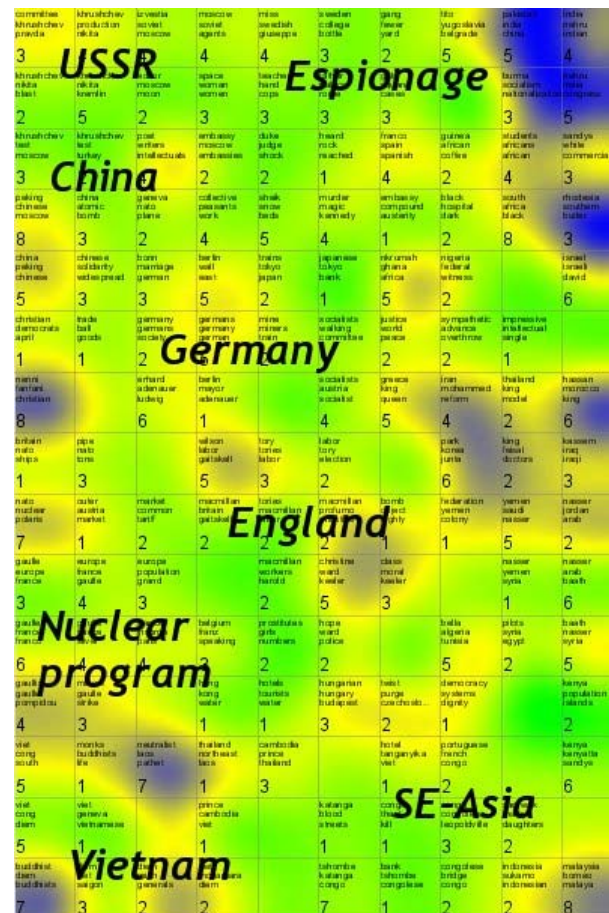

SOMLib

- Using “Self-organizing Maps” to create maps
- Groups documents by their content
- Different visualizations, labelling of clusters
- Works for
 - text documents
 - audio documents
 - (basically: any other with metric space)
- Interface:
 - Web-based
 - Full Java UI on desktop with touch screen
 - PDA

Integration with DL system

- SOMLib integration with any DL system
- Complements traditional services
- Supports novel interactions
 - Visualize search results on the map
 - Display documents from a select area in the map
 - Highlight documents that match both search & map selection
- Implementation for two DL systems
 - Greenstone
 - Austrian Research Documentation (FoDok)

SOMLib - Map + Labels

SOMLib - Labels

<p>LabelSOM committee khrushchev speculation pravda central</p> <p>3</p>	<p>LabelSOM khrushchev production russia nikita tons</p> <p>4</p>	<p>LabelSOM izvestia soviet comrades moscow pravda</p> <p>4</p>	<p>LabelSOM moscow soviet london agents intelligence</p> <p>4</p>
<p>LabelSOM khrushchev nikita china blast congress</p> <p>2</p>	<p>LabelSOM khrushchev nikita soviet kremlin capitalists</p> <p>5</p>	<p>LabelSOM editor moscow khrushchev moon steam</p> <p>2</p>	<p>LabelSOM space woman insurance women scientists</p> <p>3</p>
<p>LabelSOM khrushchev test chinese moscow treaty</p> <p>3</p>	<p>LabelSOM khrushchev test agreement turkey soviet</p> <p>2</p>	<p>LabelSOM poet writers khrushchev intellectuals evgeny</p> <p>4</p>	<p>LabelSOM embassy moscow peasants embassies unusual</p> <p>2</p>
<p>LabelSOM peking chinese khrushchev moscow soviet</p> <p>3</p>	<p>LabelSOM china atomic peking bomb chinese</p> <p>3</p>	<p>LabelSOM geneva nato delegates plane mcnamara</p> <p>3</p>	<p>LabelSOM collective peasants cardinal work fields</p> <p>4</p>